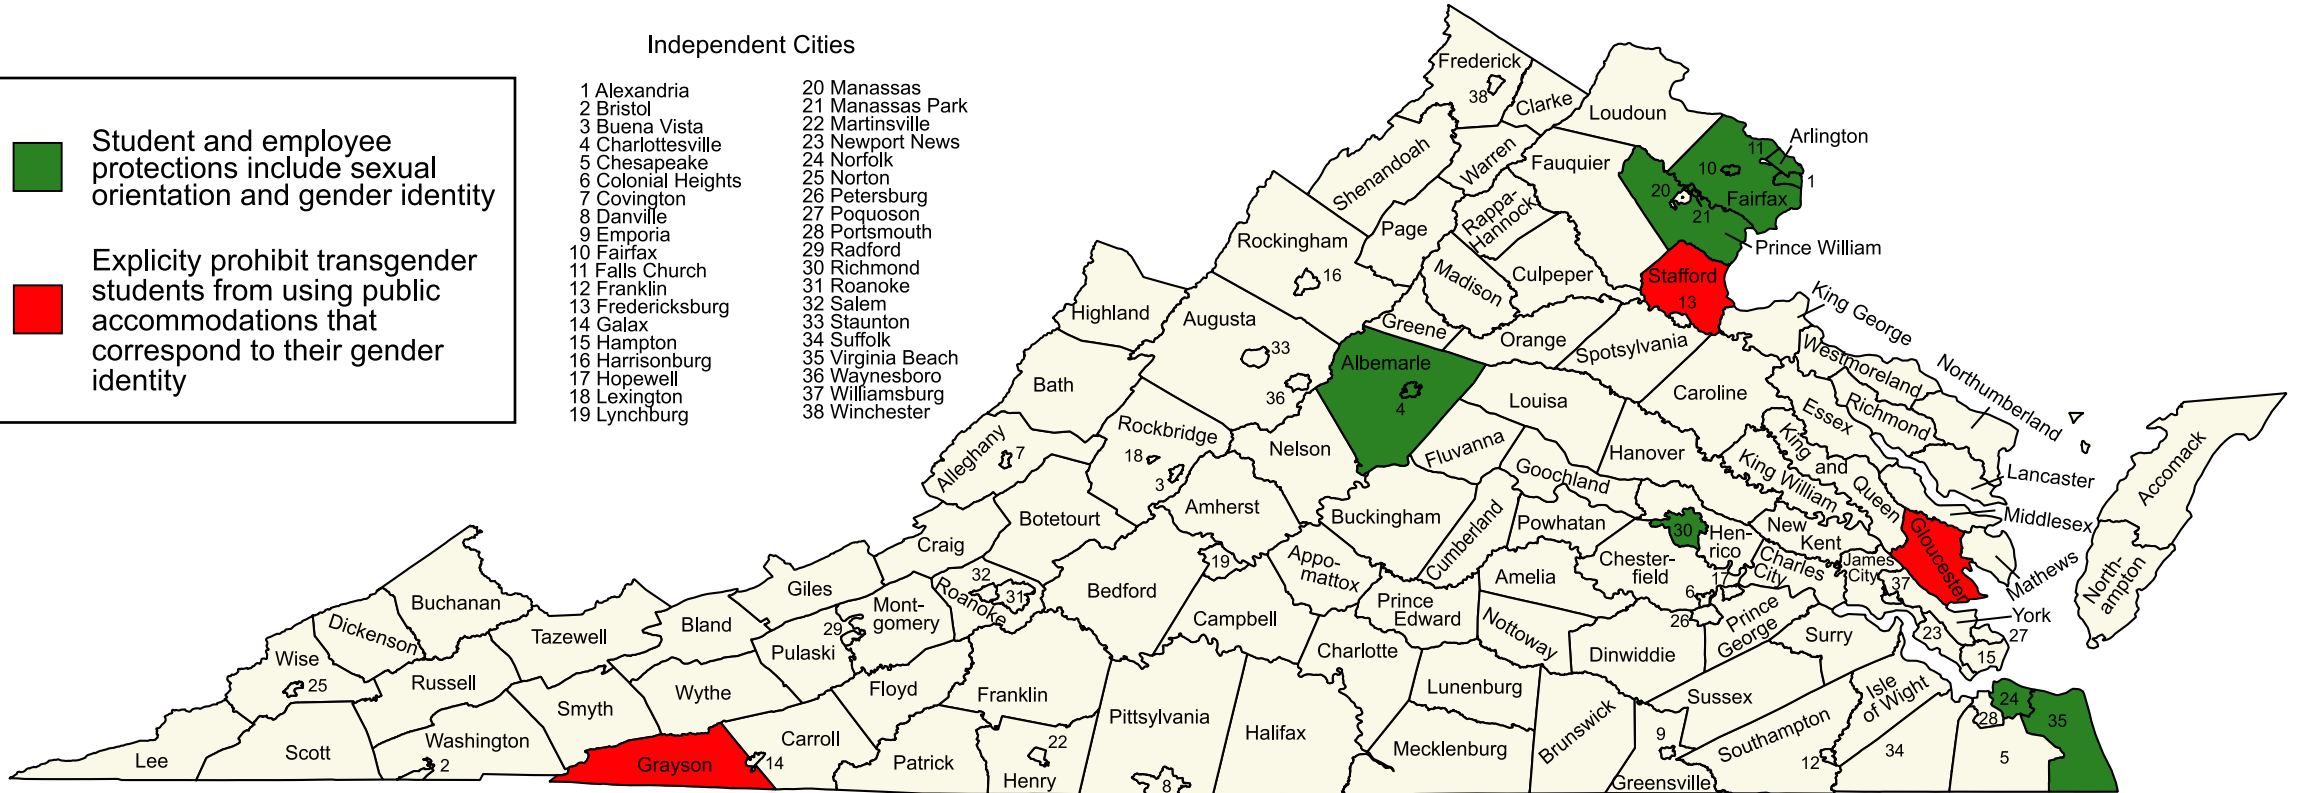

The State of Schools in Virginia

Green Student and employee protections include sexual orientation and gender identity

Red Explicitly prohibit transgender students from using public accommodations that correspond to their gender identity

Independent Cities

- | | |
|--------------------|-------------------|
| 1 Alexandria | 20 Manassas |
| 2 Bristol | 21 Manassas Park |
| 3 Buena Vista | 22 Martinsville |
| 4 Charlottesville | 23 Newport News |
| 5 Chesapeake | 24 Norfolk |
| 6 Colonial Heights | 25 Norton |
| 7 Covington | 26 Petersburg |
| 8 Danville | 27 Poquoson |
| 9 Emporia | 28 Portsmouth |
| 10 Fairfax | 29 Radford |
| 11 Falls Church | 30 Richmond |
| 12 Franklin | 31 Roanoke |
| 13 Fredericksburg | 32 Salem |
| 14 Galax | 33 Staunton |
| 15 Hampton | 34 Suffolk |
| 16 Harrisonburg | 35 Virginia Beach |
| 17 Hopewell | 36 Waynesboro |
| 18 Lexington | 37 Williamsburg |
| 19 Lynchburg | 38 Winchester |