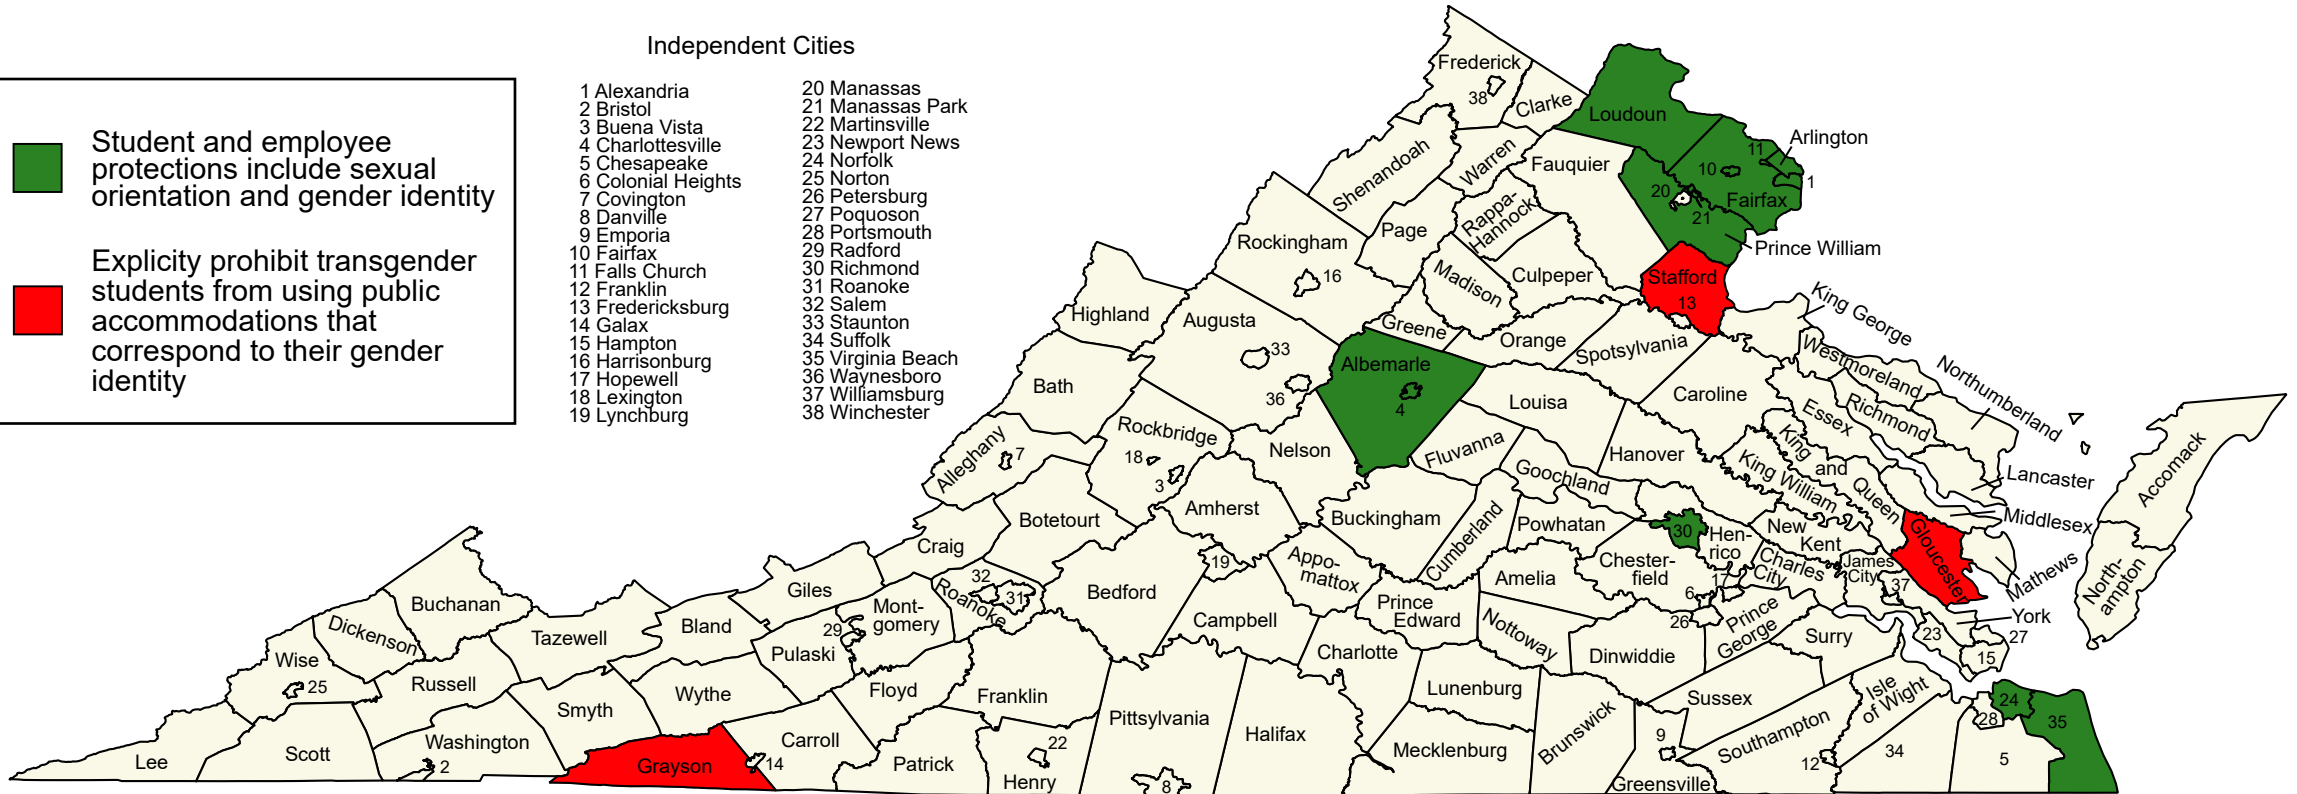

The State of Schools in Virginia

Green Student and employee protections include sexual orientation and gender identity

Red Explicitly prohibit transgender students from using public accommodations that correspond to their gender identity

Independent Cities

- | | |
|--------------------|-------------------|
| 1 Alexandria | 20 Manassas |
| 2 Bristol | 21 Manassas Park |
| 3 Buena Vista | 22 Martinsville |
| 4 Charlottesville | 23 Newport News |
| 5 Chesapeake | 24 Norfolk |
| 6 Colonial Heights | 25 Norton |
| 7 Covington | 26 Petersburg |
| 8 Danville | 27 Poquoson |
| 9 Emporia | 28 Portsmouth |
| 10 Fairfax | 29 Radford |
| 11 Falls Church | 30 Richmond |
| 12 Franklin | 31 Roanoke |
| 13 Fredericksburg | 32 Salem |
| 14 Galax | 33 Staunton |
| 15 Hampton | 34 Suffolk |
| 16 Harrisonburg | 35 Virginia Beach |
| 17 Hopewell | 36 Waynesboro |
| 18 Lexington | 37 Williamsburg |
| 19 Lynchburg | 38 Winchester |